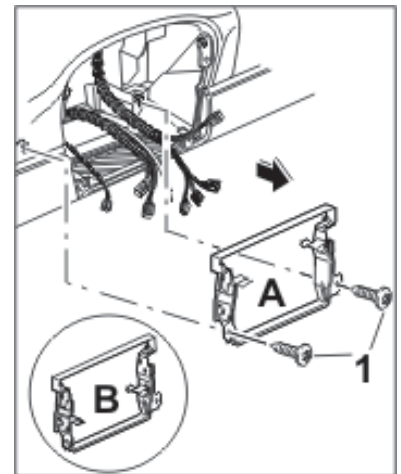

Additional assembly notes for the cover and center nozzle for the instrument panel as of model year 2002

Removing cover and center nozzle for the instrument panel

1. Removing cover and center nozzle

- a. Insert a plastic spatula into the side of the cover **-1-** and press out.
- b. Insert the second plate of the center nozzle into the metal clip **-3-** using a small screwdriver **-2-**. Press and hold screwdriver upwards in the direction of arrow and simultaneously pull out the center nozzle **-2-** with the cover **-1-**.

2. Removing frame

Unscrew fastening screws **-3-** from the frame **-4-**.

3. Unclipping the cover
from the center nozzle

Push in locking tab on the cover –1– using a screwdriver. Pull out center nozzle –2– .

Removing holder

1. Removing
holder

Unscrew fastening screws –1– from the holder –A or B– .

Installing holder

1. Installing holder

Position the holder –A– on the instrument panel and secure with the fastening screws –1– .