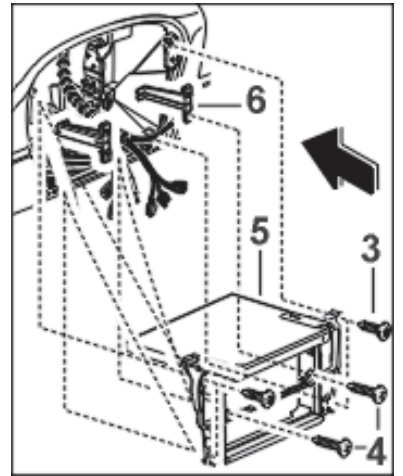

Removing holder

1. Removing
holder

Unscrew fastening screws –1– from the holder –A or B– .

Installing holder

1. Installing holder

Position the holder –A– on the instrument panel and secure with the fastening screws –1– .

Installing cover and center nozzle for the instrument panel

CAUTION

Danger of material damage to finished covers!

- The control switches must be correctly mounted before the cover is fitted.
- Particular care is required when clipping in finished covers.
- The finished covers of the Exclusive / or Tequipment range (carbon–fibre composite, light/dark wood) could be damaged as a result.

1. Clipping in the center nozzle

Connect the cover –1– with the center nozzle –2– . Ensure that the locking tab is engaged on the left and right side.

2. Installing frame

- a. Position the frame –5– on the instrument panel and secure with the fastening screws –3– .