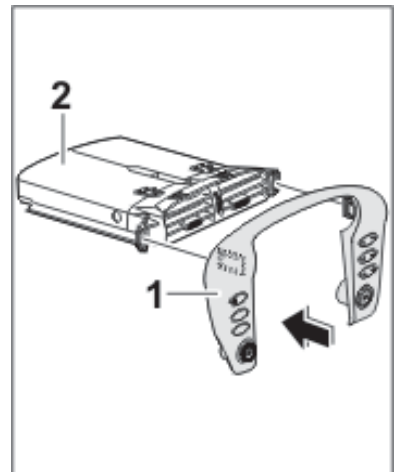

Removing holder

1. Removing
holder

Unscrew fastening screws –1– from the holder –A or B– .

Installing holder

1. Installing holder

Position the holder –A– on the instrument panel and secure with the fastening screws –1– .

Installing cover and center nozzle for the instrument panel

CAUTION

Danger of material damage to finished covers!

- The control switches must be correctly mounted before the cover is fitted.
- Particular care is required when clipping in finished covers.
- The finished covers of the Exclusive / or Tequipment range (carbon–fibre composite, light/dark wood) could be damaged as a result.