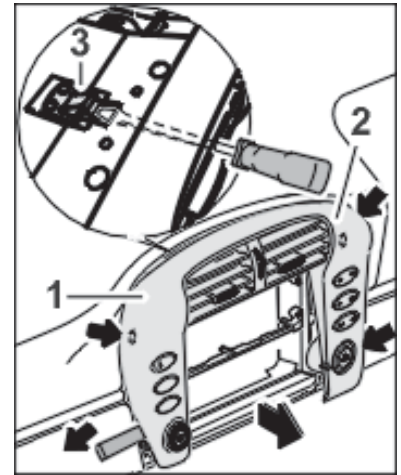

Additional assembly notes for the cover and center nozzle for the instrument panel as of model year 2002

Removing cover and center nozzle for the instrument panel

1. Removing cover and center nozzle

- a. Insert a plastic spatula into the side of the cover **-1-** and press out.
- b. Insert the second plate of the center nozzle into the metal clip **-3-** using a small screwdriver **-2-**. Press and hold screwdriver upwards in the direction of arrow and simultaneously pull out the center nozzle **-2-** with the cover **-1-**.

2. Removing frame

Unscrew fastening screws **-3-** from the frame **-4-**.

3. Unclipping the cover
from the center nozzle

Push in locking tab on the cover –1– using a screwdriver. Pull out center nozzle –2– .

Removing holder

1. Removing
holder

Unscrew fastening screws –1– from the holder –A or B– .

Installing holder

1. Installing holder

Position the holder –A– on the instrument panel and secure with the fastening screws –1– .

1. Clipping in the center nozzle

Connect the cover –1– with the center nozzle –2– . Ensure that the locking tab is engaged on the left and right side.

2. Installing frame

- a. Position the frame –5– on the instrument panel and secure with the fastening screws –3– .