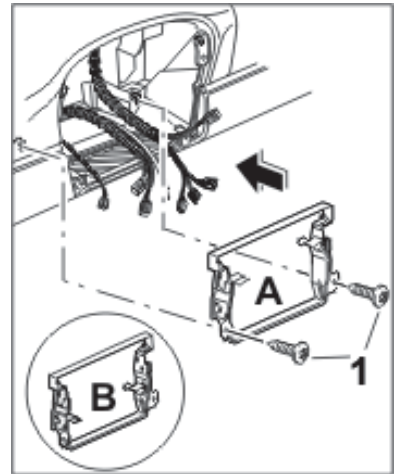

Additional assembly notes for the cover and center nozzle for the instrument panel as of model year 2002

Removing cover and center nozzle for the instrument panel

1. Removing cover and center nozzle

- a. Insert a plastic spatula into the side of the cover **-1-** and press out.
- b. Insert the second plate of the center nozzle into the metal clip **-3-** using a small screwdriver **-2-**. Press and hold screwdriver upwards in the direction of arrow and simultaneously pull out the center nozzle **-2-** with the cover **-1-**.

2. Removing frame

Unscrew fastening screws **-3-** from the frame **-4-**.

3. Unclipping the cover
from the center nozzle

Push in locking tab on the cover –1– using a screwdriver. Pull out center nozzle –2– .

Removing holder

1. Removing
holder

Unscrew fastening screws –1– from the holder –A or B– .

Installing holder

1. Installing holder

Position the holder –A– on the instrument panel and secure with the fastening screws –1– .