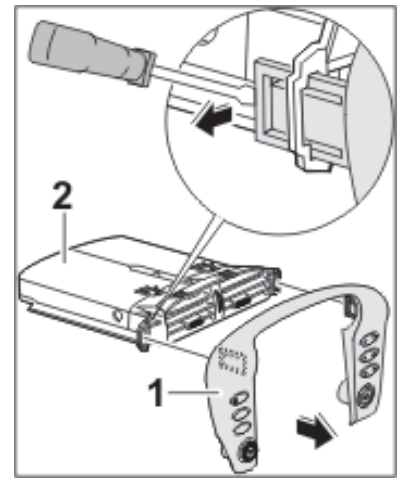

Additional assembly notes for the cover and center nozzle for the instrument panel as of model year 2002

Removing cover and center nozzle for the instrument panel

1. Removing cover and center nozzle

- a. Insert a plastic spatula into the side of the cover **-1-** and press out.
- b. Insert the second plate of the center nozzle into the metal clip **-3-** using a small screwdriver **-2-**. Press and hold screwdriver upwards in the direction of arrow and simultaneously pull out the center nozzle **-2-** with the cover **-1-**.

2. Removing frame

Unscrew fastening screws **-3-** from the frame **-4-**.

3. Unclipping the cover
from the center nozzle

Push in locking tab on the cover –1– using a screwdriver. Pull out center nozzle –2– .

Removing holder

1. Removing
holder

Unscrew fastening screws –1– from the holder –A or B– .

Installing holder

1. Installing holder

Position the holder –A– on the instrument panel and secure with the fastening screws –1– .

1. Clipping in the center nozzle

Connect the cover –1– with the center nozzle –2– . Ensure that the locking tab is engaged on the left and right side.

2. Installing frame

- a. Position the frame –5– on the instrument panel and secure with the fastening screws –3– .