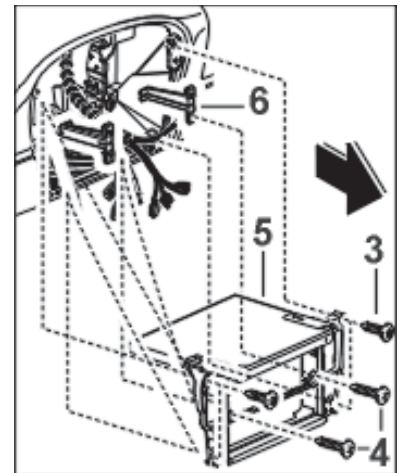

Additional assembly notes for the cover and center nozzle for the instrument panel as of model year 2002

Removing cover and center nozzle for the instrument panel

1. Removing cover and center nozzle

- a. Insert a plastic spatula into the side of the cover **-1-** and press out.
- b. Insert the second plate of the center nozzle into the metal clip **-3-** using a small screwdriver **-2-**. Press and hold screwdriver upwards in the direction of arrow and simultaneously pull out the center nozzle **-2-** with the cover **-1-**.

2. Removing frame

Unscrew fastening screws **-3-** from the frame **-4-**.

3. Unclipping the cover
from the center nozzle

Push in locking tab on the cover –1– using a screwdriver. Pull out center nozzle –2– .

Removing holder

1. Removing
holder

Unscrew fastening screws –1– from the holder –A or B– .

Installing holder

1. Installing holder

Position the holder –A– on the instrument panel and secure with the fastening screws –1– .

1. Clipping in the center nozzle

Connect the cover –1– with the center nozzle –2– . Ensure that the locking tab is engaged on the left and right side.

2. Installing frame

- a. Position the frame –5– on the instrument panel and secure with the fastening screws –3– .