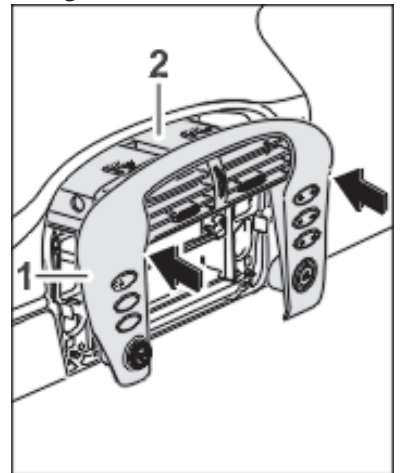

Removing holder

1. Removing
holder

Unscrew fastening screws –1– from the holder –A or B– .

Installing holder

1. Installing holder

Position the holder –A– on the instrument panel and secure with the fastening screws –1– .

Installing cover and center nozzle for the instrument panel

CAUTION

Danger of material damage to finished covers!

- The control switches must be correctly mounted before the cover is fitted.
- Particular care is required when clipping in finished covers.
- The finished covers of the Exclusive / or Tequipment range (carbon–fibre composite, light/dark wood) could be damaged as a result.

1. Clipping in the center nozzle

Connect the cover –1– with the center nozzle –2– . Ensure that the locking tab is engaged on the left and right side.

2. Installing frame

- a. Position the frame –5– on the instrument panel and secure with the fastening screws –3– .

3. Installing cover and center nozzle

- b. Push the cover –1– with the center nozzle –2– into the instrument panel, ensuring that the clips are engaged at the top and the locking tabs at the side.

996420, 996421, 996450, 996451, 996840, 996841, 996430, 996431