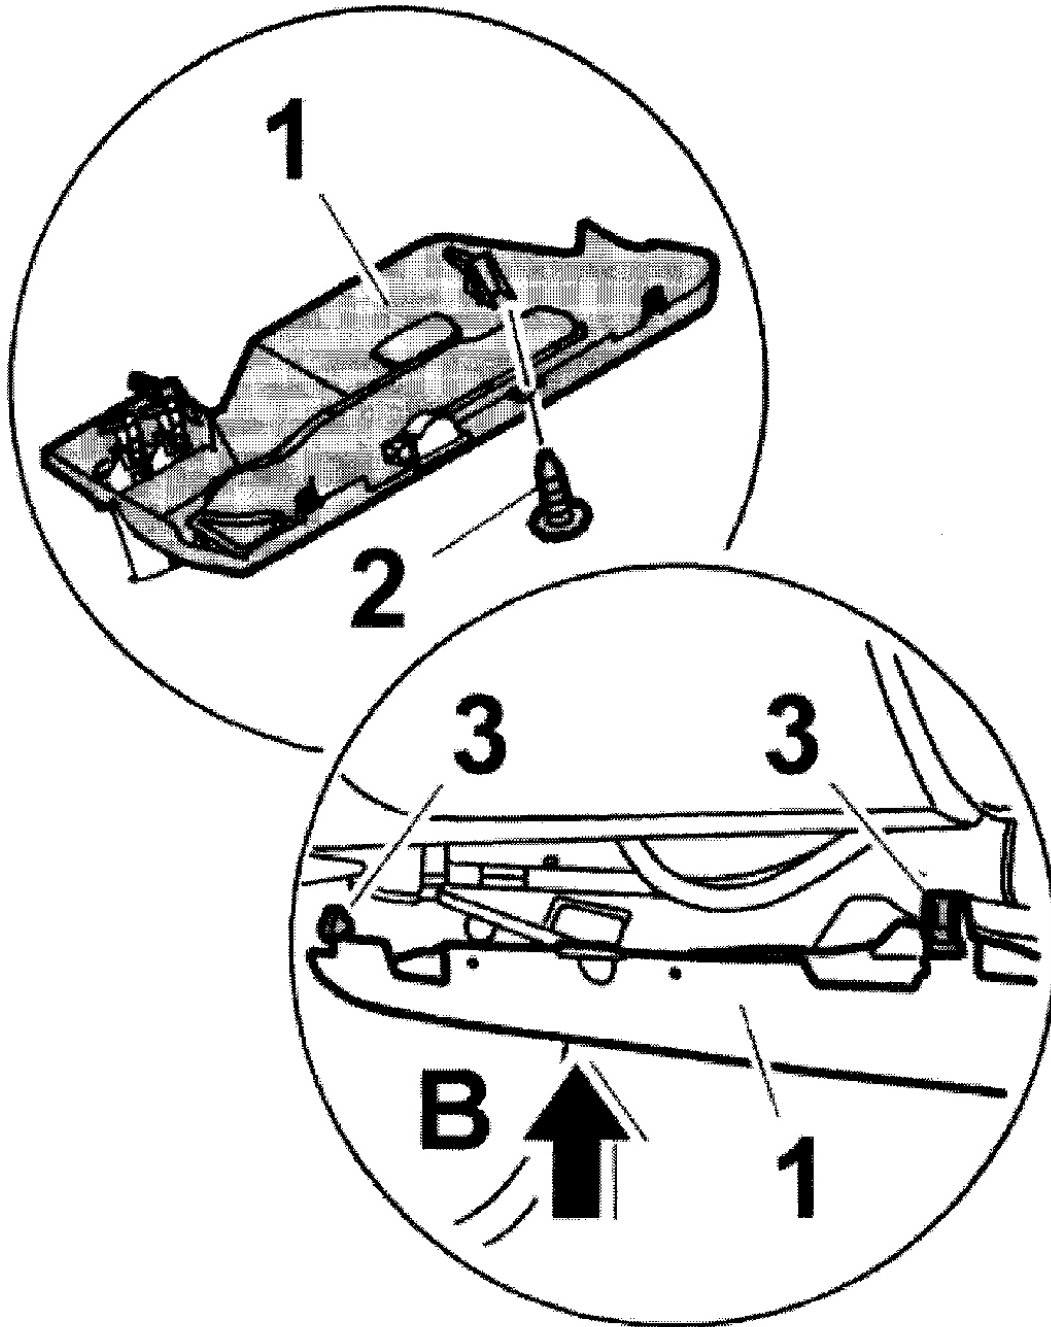

2006 Porsche Cayenne

CABIN AIR FILTERS Particle Filter - Cayenne

G00435530