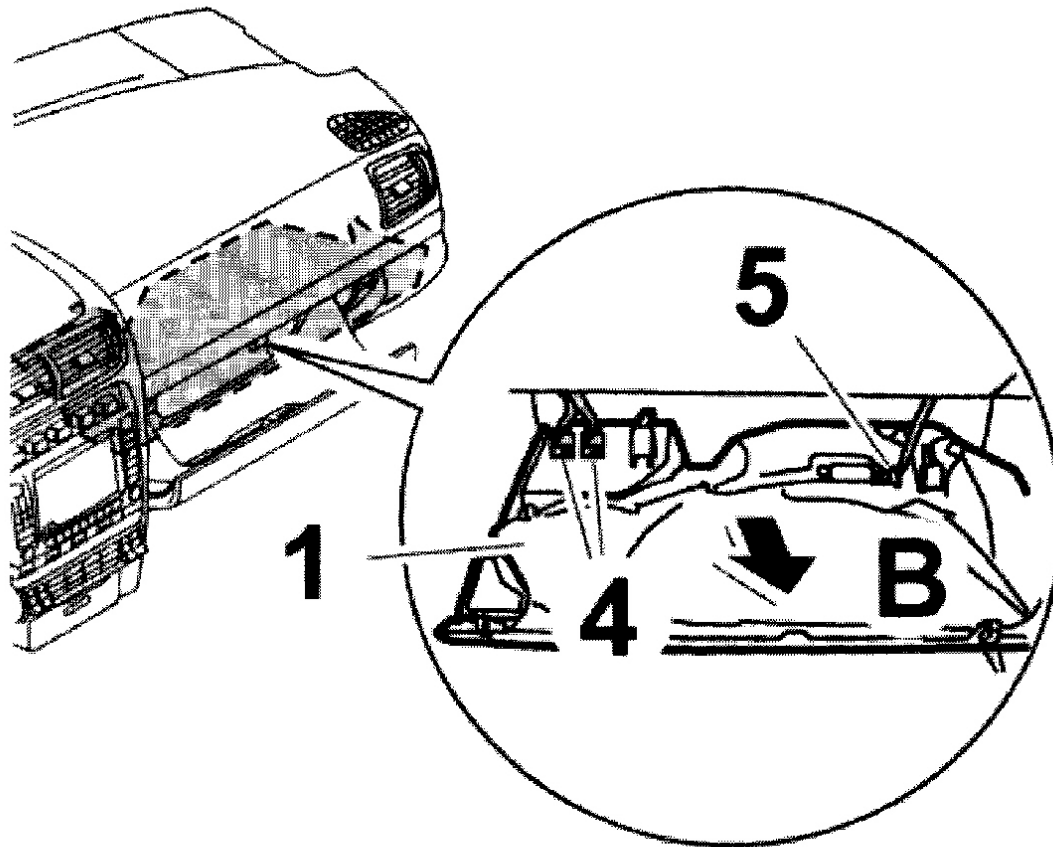

2006 Porsche Cayenne

CABIN AIR FILTERS Particle Filter - Cayenne

G00435528

Fig. 4: Removing Cover Under Passenger Side
Courtesy of PORSCHE OF NORTH AMERICA, INC.

3. Unscrew the two fastening bolts and remove cover. See **Fig. 5**.