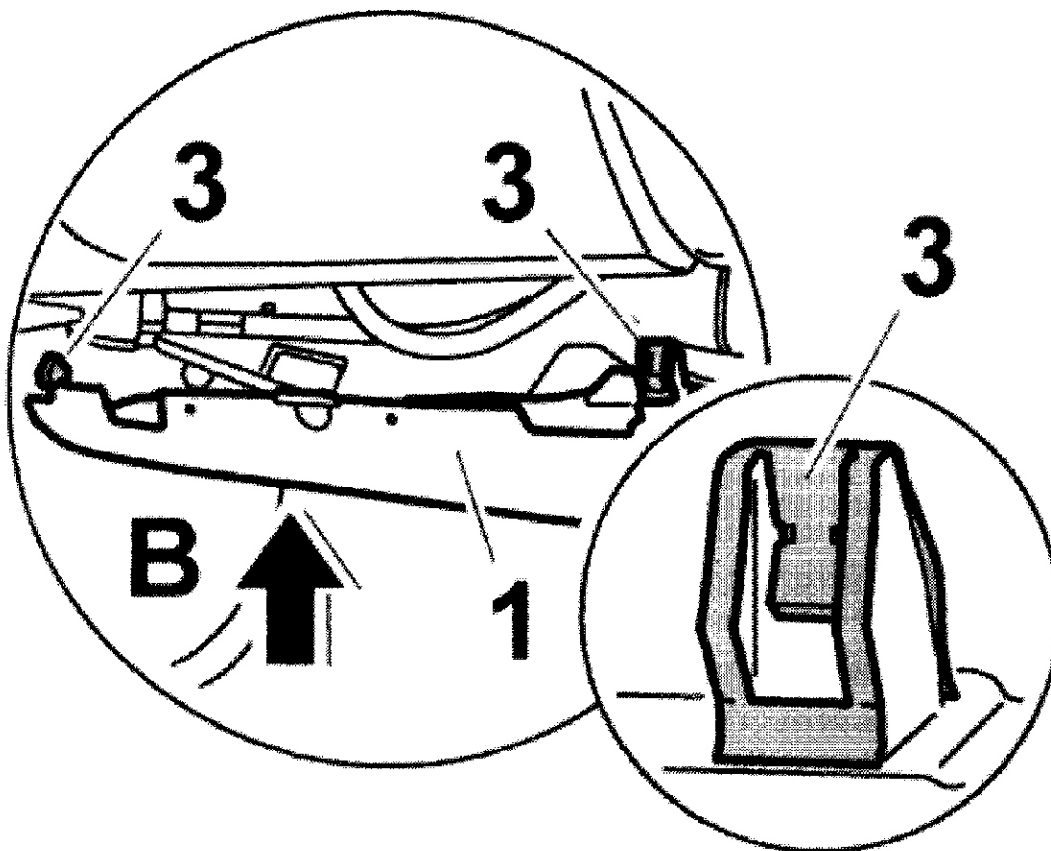

Fig. 9: Engaging Cover Fastening Clips To Dashboard
Courtesy of PORSCHE OF NORTH AMERICA, INC.

G00435531

Fig. 10: Locating Cover Fastening Clips
Courtesy of PORSCHE OF NORTH AMERICA, INC.