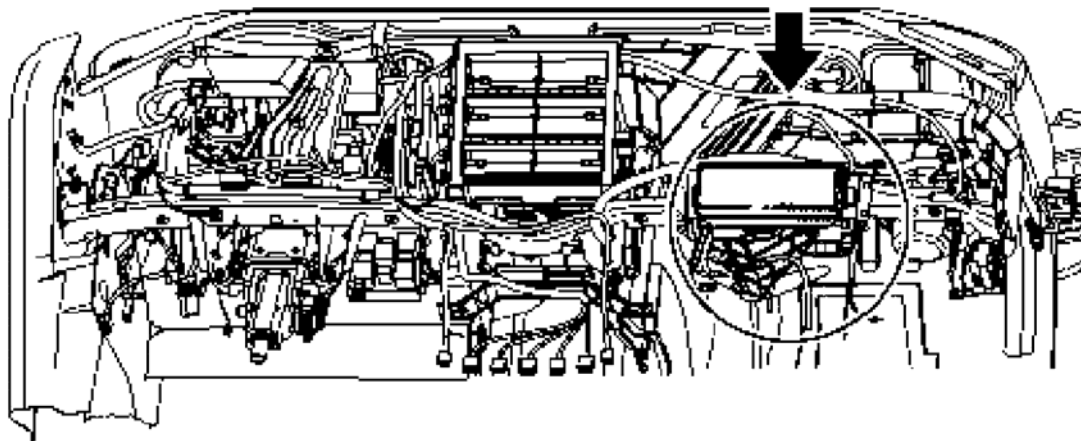

CABIN AIR FILTER

NOTE: Filter is located behind glove compartment, in dash. See [Fig. 1](#).

G00284554

Fig. 1: Locating Dust & Pollen Filter (View From Top Of Dash Panel)

Courtesy of PORSCHE OF NORTH AMERICA, INC.

Removal & Installation (2003-2006)

1. Remove cover under right side of instrument panel. Unscrew fastening screw -2-. See [Fig. 2](#). Unclip the cover under the dashboard on the passenger's side -1- at the fastening clips -3- and lower it downwards until the plug connections are accessible (-arrow A-). See [Fig. 2](#) and [Fig. 3](#).