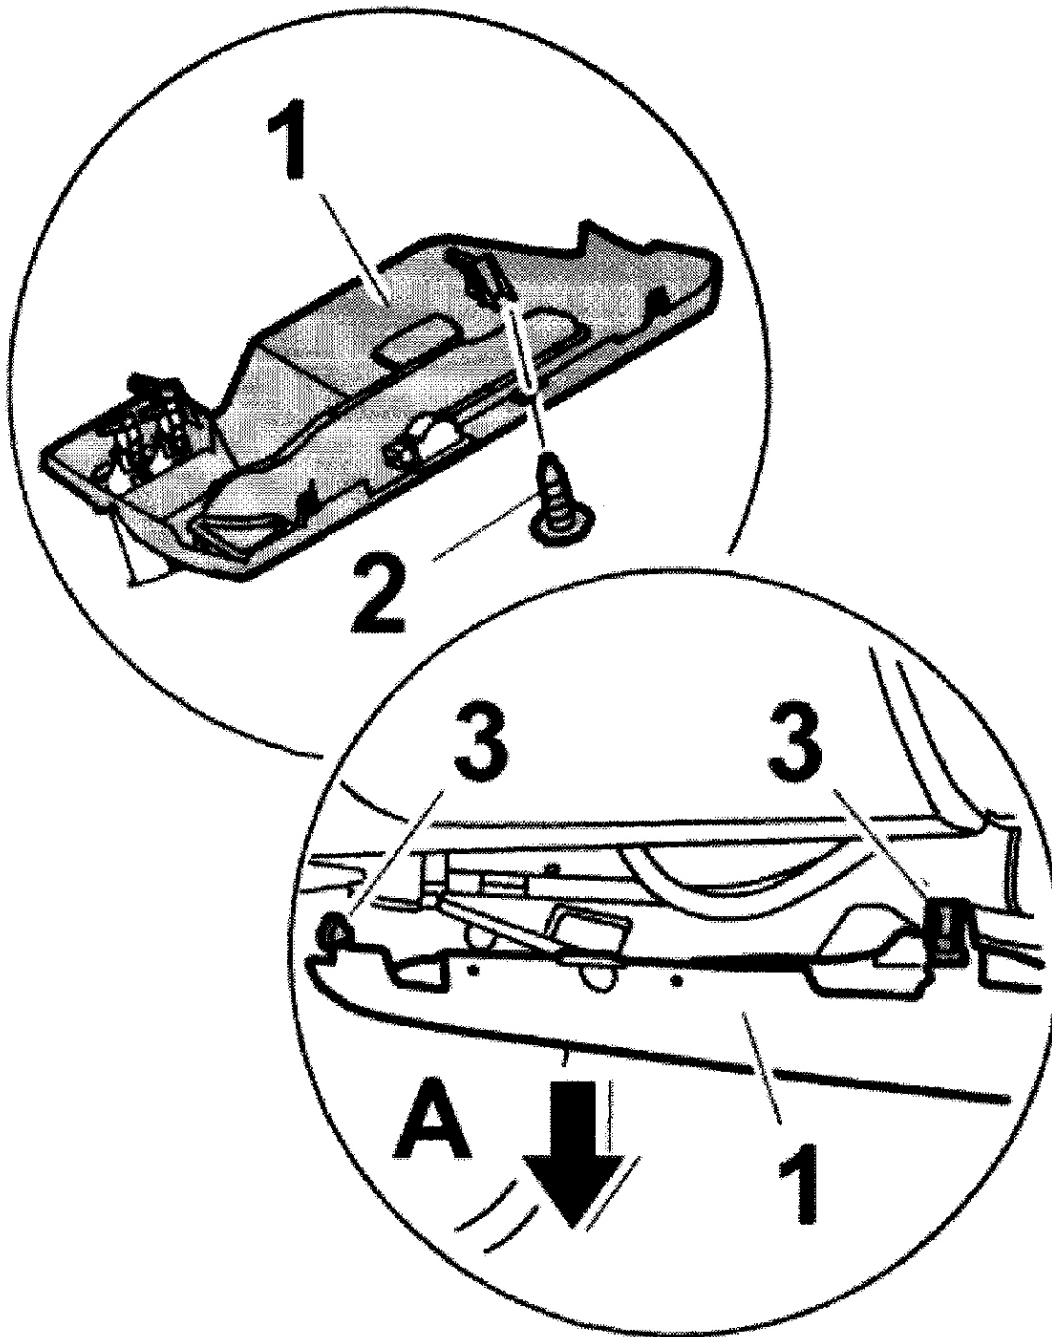

CABIN AIR FILTER

NOTE: Filter is located behind glove compartment, in dash. See [Fig. 1](#).

G00284554

Fig. 1: Locating Dust & Pollen Filter (View From Top Of Dash Panel)

Courtesy of PORSCHE OF NORTH AMERICA, INC.

Removal & Installation (2003-2006)

1. Remove cover under right side of instrument panel. Unscrew fastening screw -2-. See [Fig. 2](#). Unclip the cover under the dashboard on the passenger's side -1- at the fastening clips -3- and lower it downwards until the plug connections are accessible (-arrow A-). See [Fig. 2](#) and [Fig. 3](#).