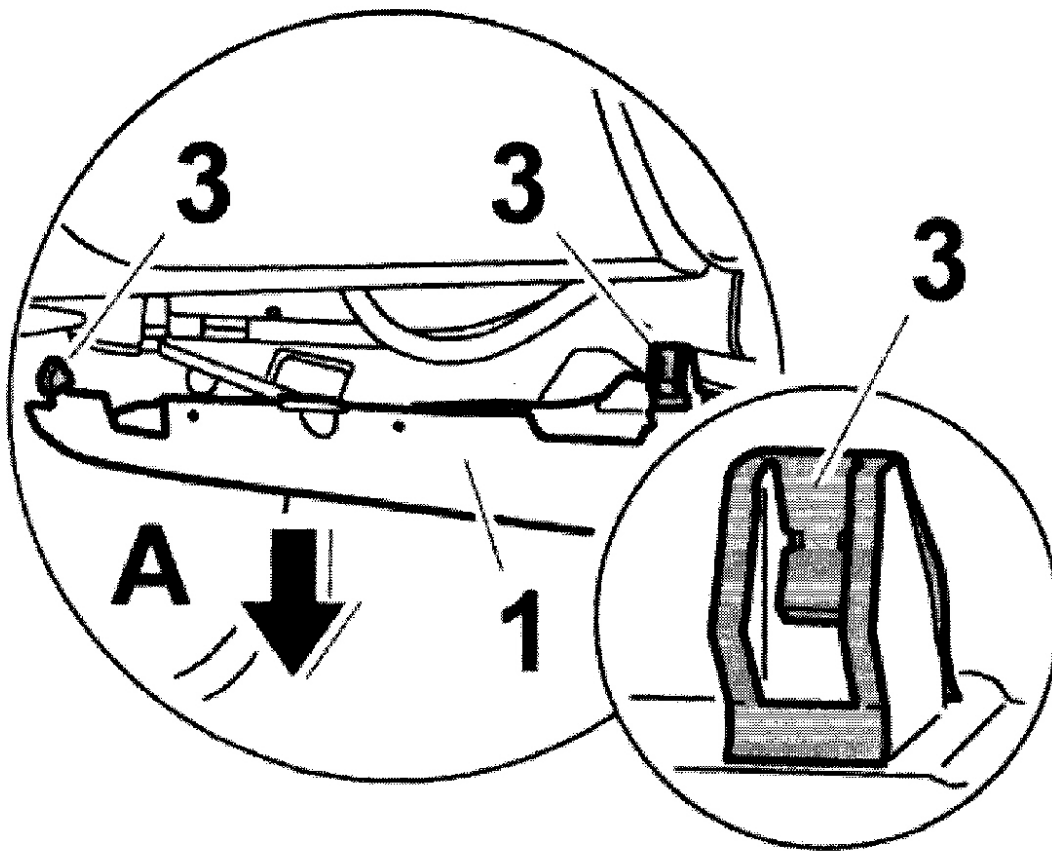

Fig. 2: Locating Cover Fastening Screws
Courtesy of PORSCHE OF NORTH AMERICA, INC.

G00435527

Fig. 3: Locating Cover Fastening Clips
Courtesy of PORSCHE OF NORTH AMERICA, INC.

2. Release -4-, -5- and pull off plug. See **Fig. 4** . Remove the cover under the dashboard on the passenger's side -1- to the rear (-arrow B-).