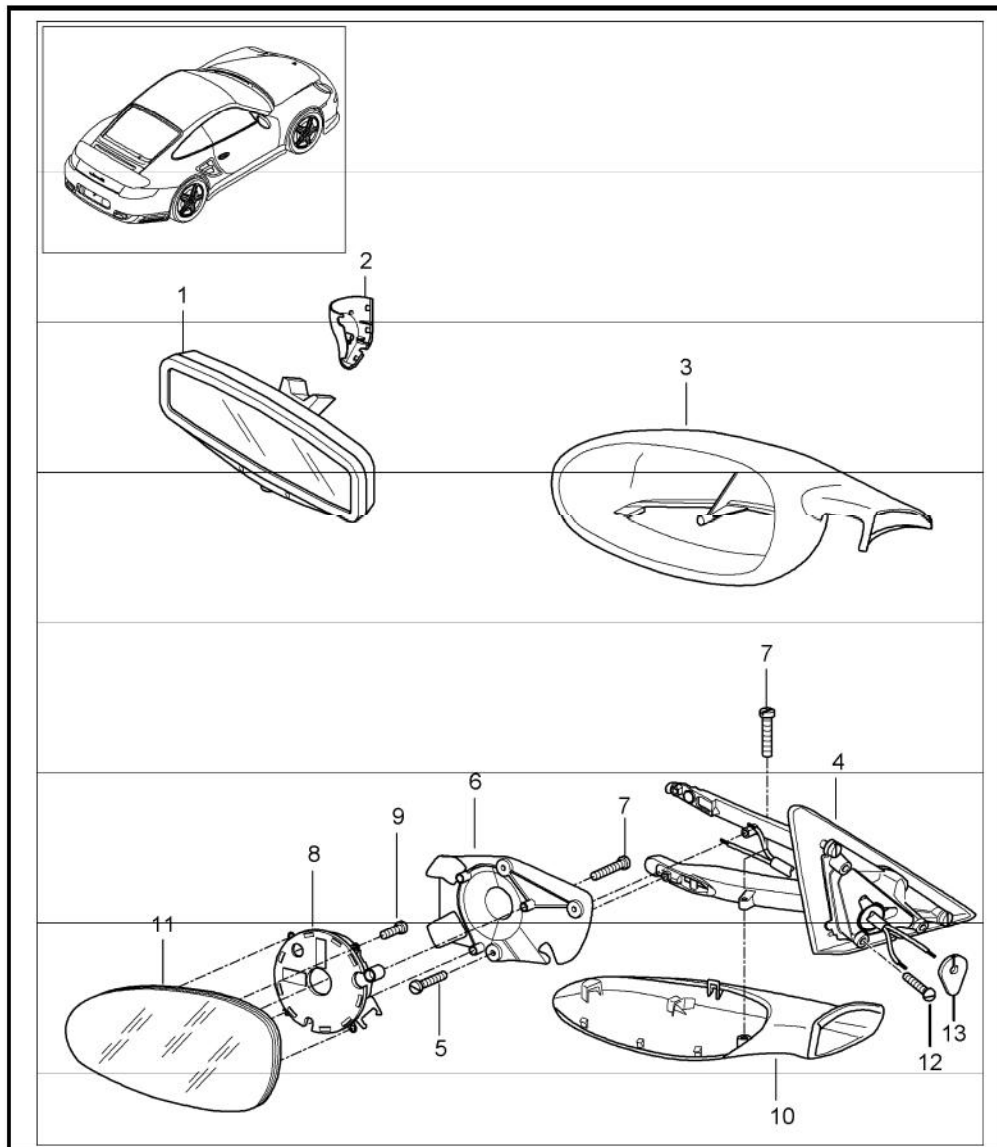

Model	Year	MG	SG	Illustration	Restrictions	UPD	11:44	06.02.2010	PORSCHE	PET	PORSCHE
997T	2009	8	09	809-10		248	USA / CANADA				

Pos	Part Number	Description	Remark	Qty	Model
		interior mirror door mirror			
1	997 731 511 03	interior mirror		1	I267
(1)	997 731 511 02	interior mirror	08-	1	I101
	01C	satin black			
2	997 731 811 00	cover interior mirror	/L	1	
	01C	satin black			
(2)	997 731 812 00	cover interior mirror	/R	1	
	01C	satin black			
3	997 731 619 00	housing	/L	1	
	G2L	prime coated			
(3)	997 731 620 00	housing	/R	1	
	G2L	prime coated			
(4)	997 731 219 00	mirror base door mirror	/LL/L 08-	1	I098/101
	G2L	prime coated			
(4)	997 731 220 00	mirror base door mirror	/LL/R 08-	1	I098/101
	G2L	prime coated			
(4)	997 731 219 01	mirror base door mirror	/LL/L 08-	1	I098/101/537
	G2L	prime coated			
(4)	997 731 220 01	mirror base door mirror	/LL/R 08-	1	I098/101/537
	G2L	prime coated			
(4)	997 731 219 02	mirror base door mirror	/LL/L	1	I098/267
	G2L	prime coated			
(4)	997 731 220 02	mirror base door mirror	/LL/R	1	I098/267
	G2L	prime coated			