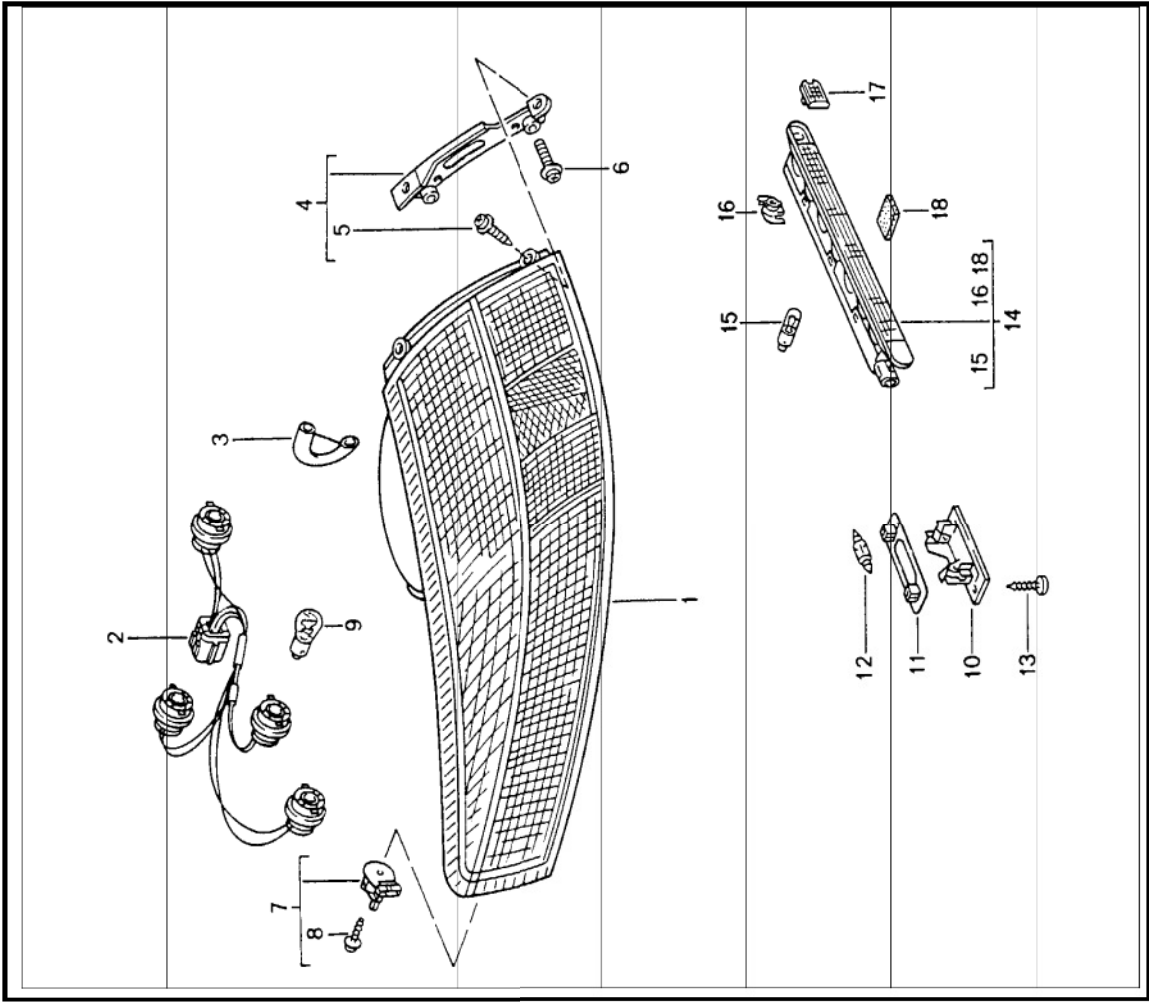

Model	Year	MG	SG	Illustration	Restrictions	UPD	21:12	05.02.2010	PORSCHÉ	PET	PORSCHÉ
996T	2005	9	05	905-05		248	USA / CANADA				

Pos	Part Number	Description	Remark	Qty	Model
(1)	996 631 497 00	rear light license plate light additional brake light		1	
(1)	996 631 498 00	tail light housing	/L	1	
(2)	996 631 447 00	tail light housing	/R	1	
3	996 631 451 01	wiring harness		2	
4	996 631 465 01	connection piece		4	
(4)	996 631 466 01	support	/L	1	
5	900 146 117 09	support	/R	1	
5	999 073 250 09	combination screw M 5 X 16 Z2		4	
6	999 074 113 02	oval-head screw M 5 X 15		4	
7	996 631 471 00	combination screw M 5 X 18		4	
8	999 919 121 09	mounting		2	
9	900 631 127 90	screw		2	
9	900 631 131 90	bulb 21 W white		X	
(9)	900 631 128 90	bulb 21/5 W yellow		X	
(9)	900 631 104 90	bulb 5 W		X	
(9)	900 631 019 90	bulb 3 W		X	
10	964 631 620 00	license plate light		2	
11	993 631 166 00	black 01C desk pad		2	
12	900 631 105 90	bulb 12V 5W		2	
13	900 143 085 07	tapping screw 4,2 X 16		4	

Model	Year	MG	SG	Illustration	Restrictions	UPD	21:12	05.02.2010	PORSCHÉ	PET	PORSCHÉ
996T	2005	9	05	905-05		248	USA / CANADA				

Pos	Part Number	Description	Remark	Qty	Model	Pos	Part Number	Description	Remark	Qty	Model
14	996 631 050 01	additional brake light		1	M602						
15	900 631 019 90	bulb 3 W		X	M602						
16	996 631 168 00	fastening part		1	M602						
17	996 631 165 00	cap		1	M602						
18	996 631 105 00	desk pad		2	M602						