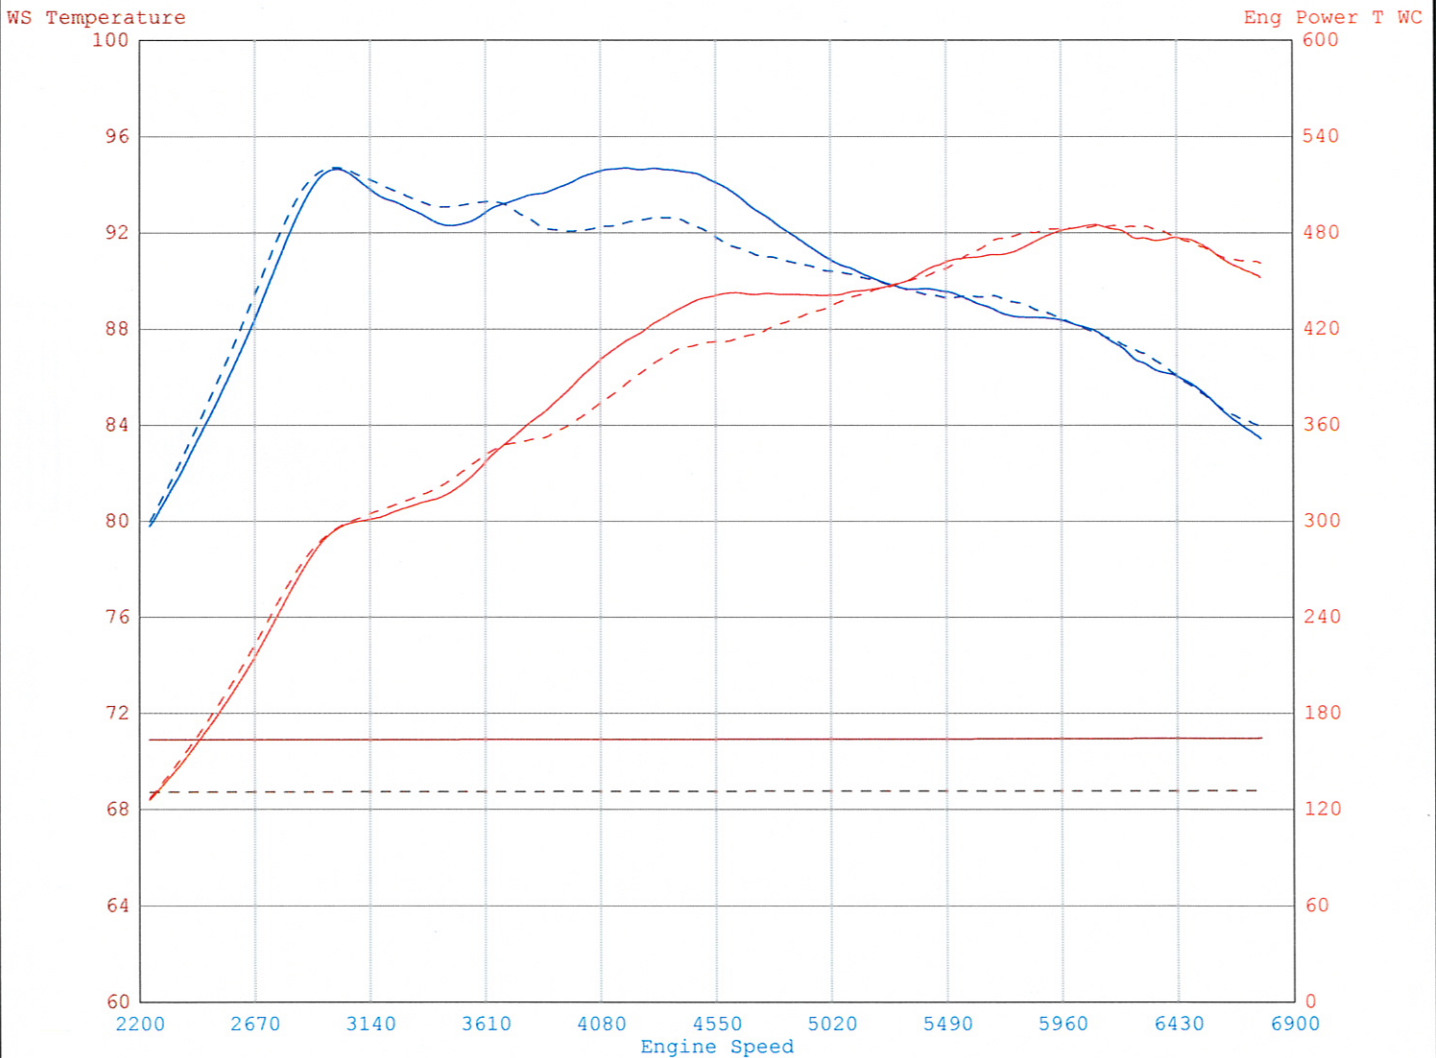

Mustang Dynamometer Test Report

Updates, Documentation & More At
www.MustangDyne.com
Or Call 1-330-963-5400

UNKNOWN-1

Phone: / - Fax: /

Date Printed : 2013/11/08
Time Printed : 12:09:48

Filter Mode : FIR
Filter Value : 50

Run#	License	Owner	Acquired	Test Comments
1	IPDT	Turbo,	11/08 11:44:40	997.2TTS w/ IPD Plenum Sports Plus Run
2	IPDT	Turbo,	11/08 10:47:22	997.2TTS Stock Baseline Sports Plus
3				

Channel / Run	Min			Max			Avg		
	1	2	3	1	2	3	1	2	3
WS Temperature (Deg F)	71	69		71	69		71	69	
Eng Torque T WC (Ft-Lb)	297	299		520	520		442	440	
Eng Power T WC (HP)	126	127		485	485		390	388	