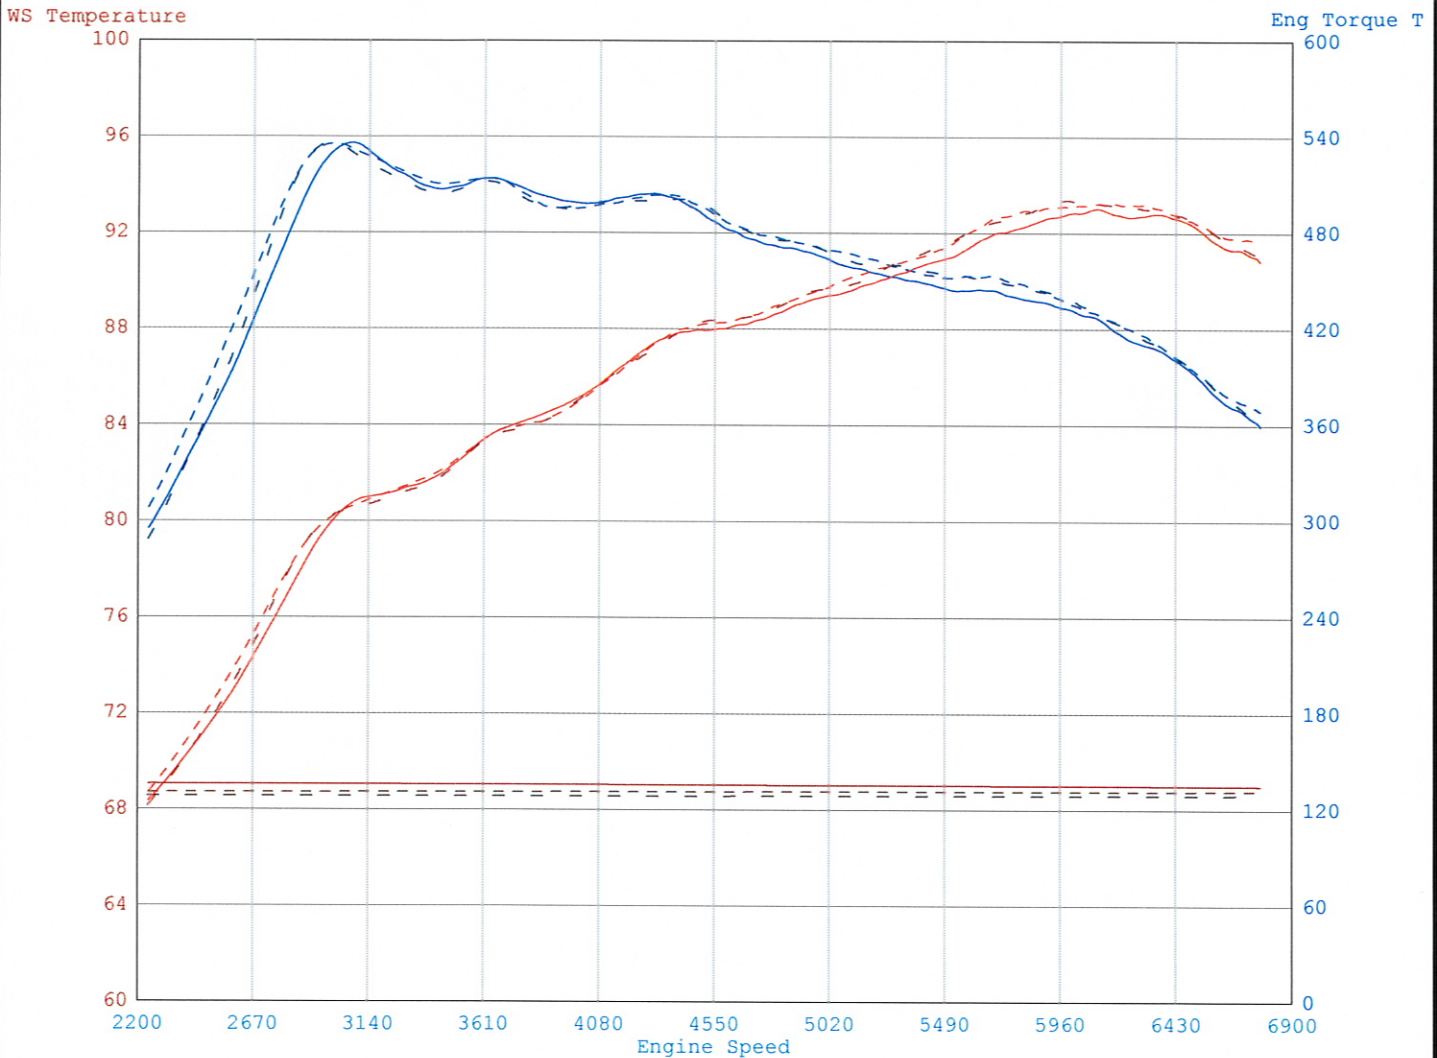

Mustang Dynamometer Test Report

Updates, Documentation & More At
www.MustangDyne.com
Or Call 1-330-963-5400

UNKNOWN-1

Phone: / - Fax: /

Date Printed : 2013/11/08 Filter Mode : FIR
Time Printed : 11:00:20 Filter Value : 50

Run#	License	Owner	Acquired	Test Comments
1	IPDT	Turbo,	11/08 10:41:42	997.2TT Stock Baseline #1 Uncorrected
2	IPDT	Turbo,	11/08 10:47:22	997.2TT Stock Baseline #2 Uncorrected
3	IPDT	Turbo,	11/08 10:45:12	997.2TT Stock Baseline #3 Uncorrected

Channel / Run	Min			Max			Avg		
	1	2	3	1	2	3	1	2	3
WS Temperature (Deg F)	69	69	69	69	69	69	69	69	69
Eng Torque T (Ft-Lbs)	295	308	288	536	535	536	446	453	449
Eng Power T (HP)	125	131	122	495	498	501	393	399	396