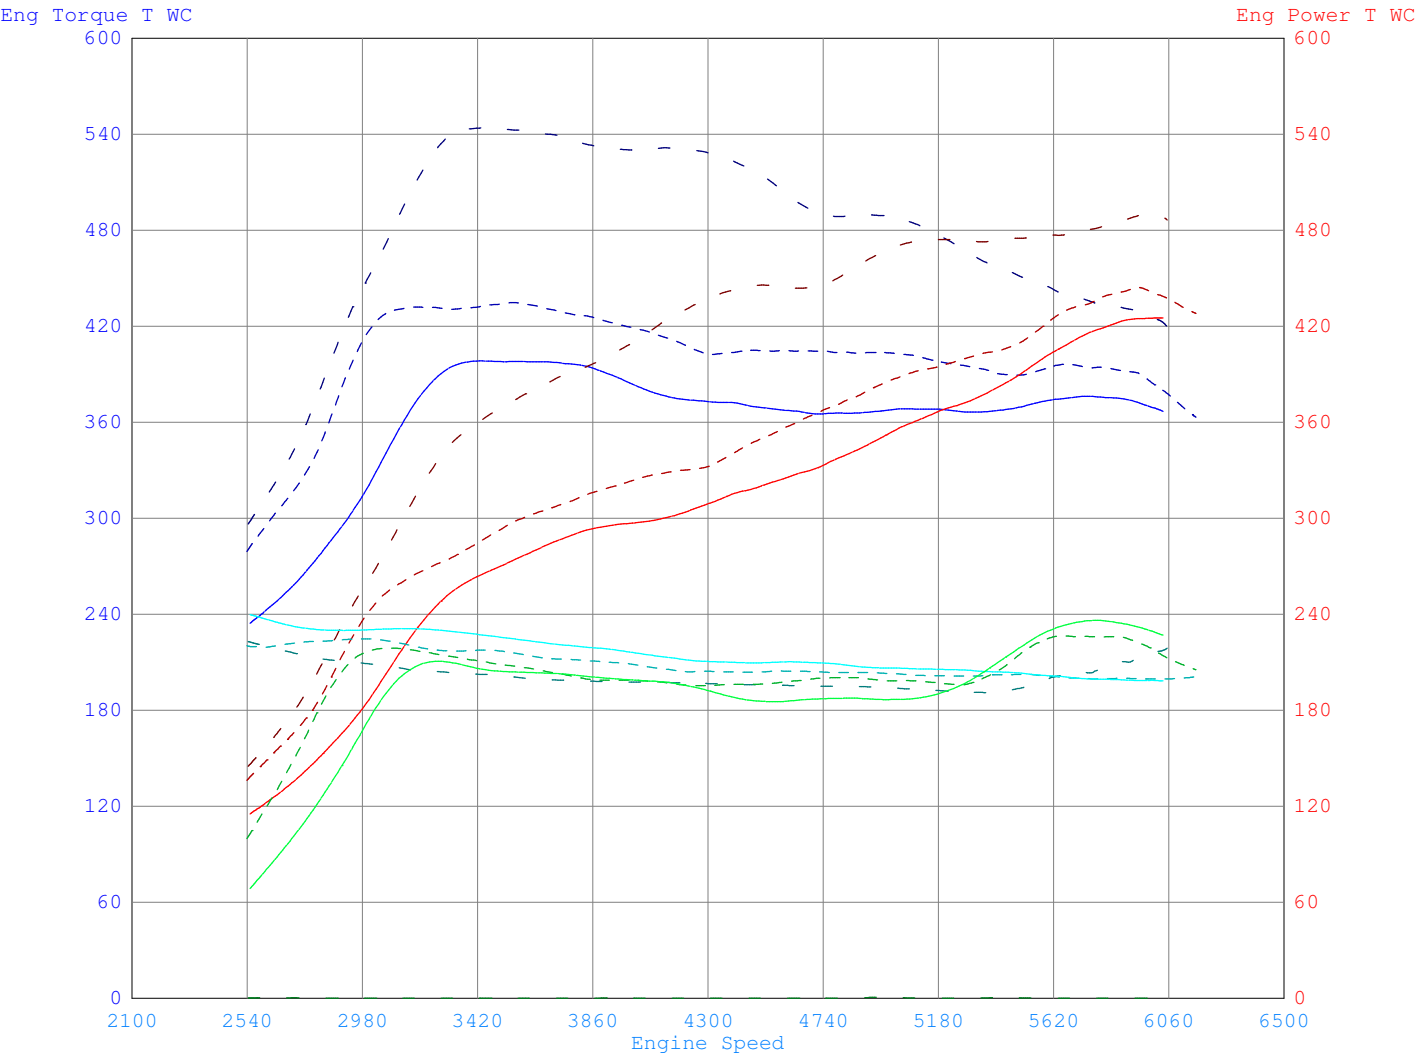

## Moon Performance

5659 Cascade Road,  
Lake Placid, NY 12946  
Phone: 518-523-4431 / - Fax: 518-523-2982 /

Date Printed : 2014/05/09 Filter Mode : FIR  
Time Printed : 14:03:08 Filter Value : 30

Run#	License	Owner	Acquired	Test Comments
1	MY997TT	Rutten,	09/15 12:13:52	NO MODIFICATIONS, Stock Mode
2	MY997TT	Rutten,	06/28 13:45:53	INTAKE MODIFICATIONS, STOCK TUNE, STOCK MODE
3	MY997TT	Rutten,	05/09 11:50:47	Stock Mode, Tuned, Exhaust, 4th Gear

Channel / Run	Min			Max			Avg		
	1	2	3	1	2	3	1	2	3
Eng Torque T WC (Ft-Lb)	234	279	296	398	435	544	354	394	465
Eng Power T WC (HP)	115	136	145	425	444	490	295	333	388
AFR (Ratio)	11.6	11.6	11.1	14.0	13.1	13.0	12.6	12.2	11.8
Pressure (PSI)	4.0	5.8	-0.1	13.8	13.2	0.0	10.8	11.6	0.0