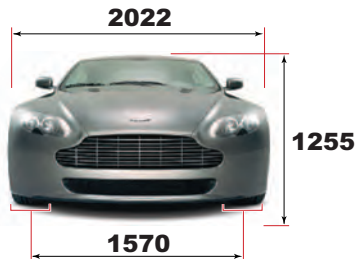

Exterior Dimensions

Specifications

Ride height (97 mm) is measured at Aston Martin design weight - Kerb weight + full options (25 kgs) + one occupant (75 kgs evenly distributed between the front seats).