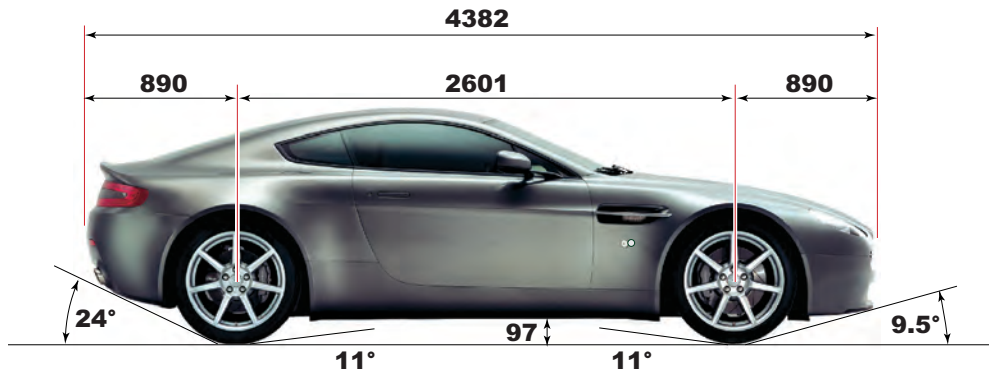

Exterior Dimensions

Specifications

Ride height (97 mm) is measured at Aston Martin design weight - Kerb weight + full options (25 kgs) + one occupant (75 kgs evenly distributed between the front seats).