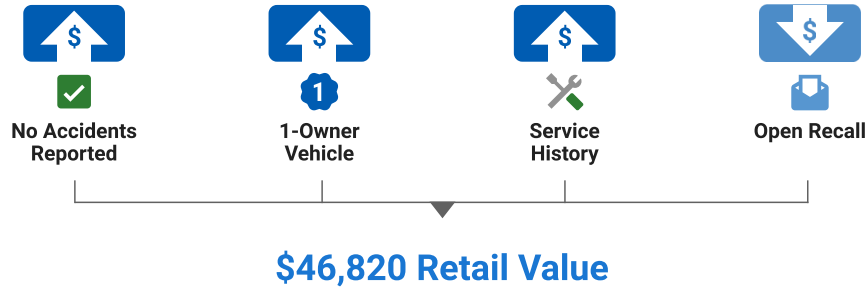

History-Based Value Report

History events affecting this vehicle's value

Vehicle History Report™

2016 PORSCHE MACAN TURBO

VIN: WP1AF2A57GLB92033
 4 DOOR WAGON/SPORT UTILITY
 3.6L V6 F DOHC 24V
 GASOLINE
 ALL WHEEL DRIVE