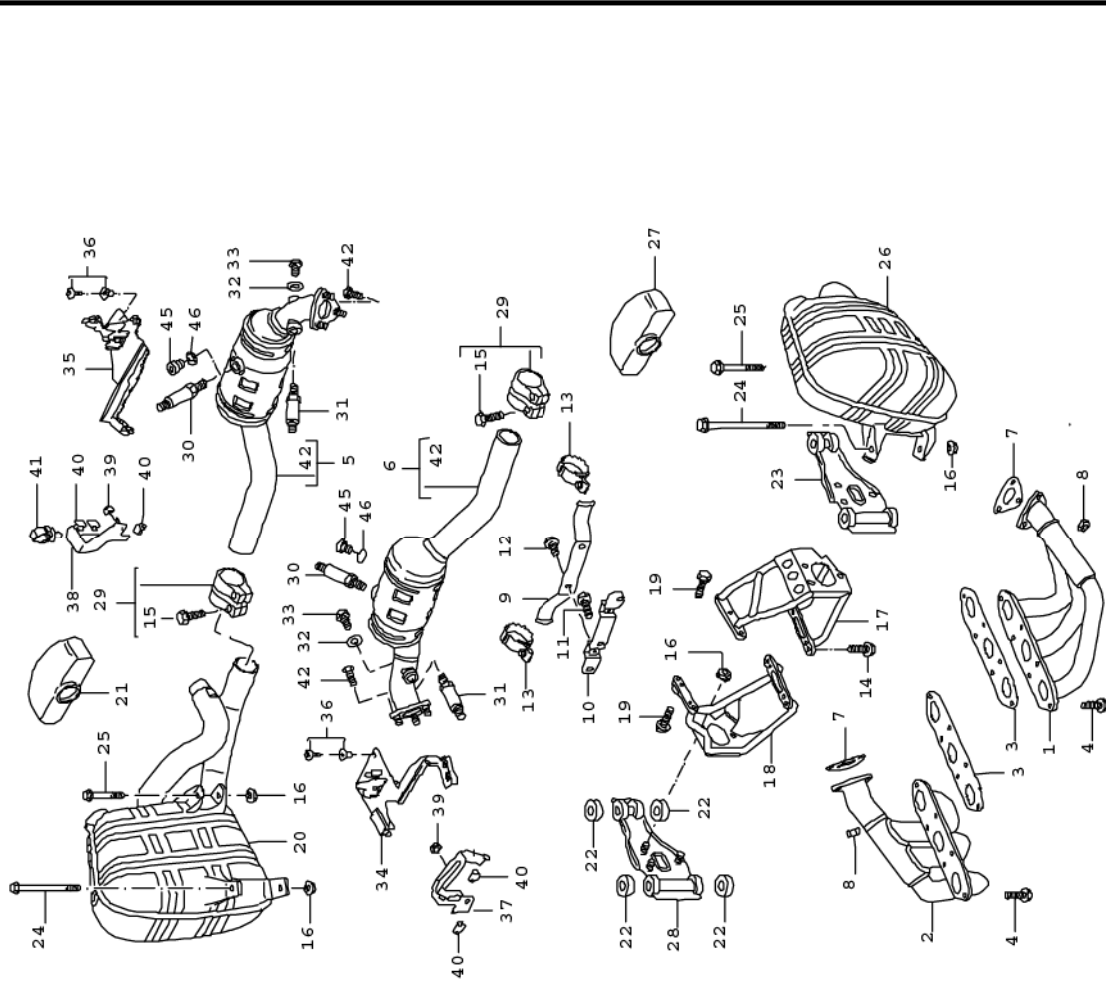

Model	Year	MG	SG	Illustration	Restrictions	Update	7:20	28.08.2006	PORSCHE	PET	PORSCHE
997	07	2	02	202-00		203					

Pos	Part Number	Name	Qty	Model	Remarks	Pos	Part Number	Name	Qty	Remarks	Model
19	900 385 096 09	screw M 8 X 30 upper	4			(35)	997 606 157 01	cable guide oxygen sensor	1	06-	
20	997 111 211 02	muffler	1			36	999 591 941 40	expander nut 4,2	4		
20	997 111 231 02	muffler	1	I 068/ I 074 I 193/ I 479		37	996 606 158 04	cable holder line	1	-05	
(21)	997 111 151 00	tail pipe	1		/R	(37)	997 606 148 01	oxygen sensor support line	1	06-	
22	996 111 229 01	damping piece	8			38	996 606 157 07	oxygen sensor cable holder line	1	-05	
23	996 111 237 03	support	1			(38)	997 606 147 01	oxygen sensor support line	1	06-	
24	900 378 183 09	hexagon-head bolt M 8 X 140	2			39	900 377 010 04	hexagon-head bolt M 6	2		
25	900 378 105 09	hexagon-head bolt M 8 X 70	2			40	999 651 386 02	cable clamp	6	-05	
26	997 111 212 02	muffler	1			(40)	999 651 394 40	cable holder	4	06-	
26	997 111 232 02	muffler	1	I 068/ I 074 I 193/ I 479		41	999 511 239 40	cable holder	1	-05	
(27)	997 111 152 00	tail pipe	1		/L	42	900 075 365 02	screw M 8 X 30	X		
28	996 111 238 03	support	1			45	900 219 015 00	screw plug M 18 X 1,5 deleted oxygen sensor after catalytic converter	2		
29	997 111 520 00	clamping sleeve	2			46	900 123 009 20	sealing ring 18 X 24 deleted oxygen sensor after catalytic converter	2		
30	996 606 178 01	oxygen sensor after catalytic converter	2		-05						
30	997 606 177 01	oxygen sensor after catalytic converter	2		06-						
31	996 606 168 01	oxygen sensor in front of catalytic converter	2		-05						
31	997 606 176 01	oxygen sensor in front of catalytic converter	2		06-						
34	996 606 156 00	cable guide oxygen sensor	1		-05						
(34)	997 606 156 01	cable guide oxygen sensor	1		06-						
35	997 606 157 00	cable guide oxygen sensor	1		-05						