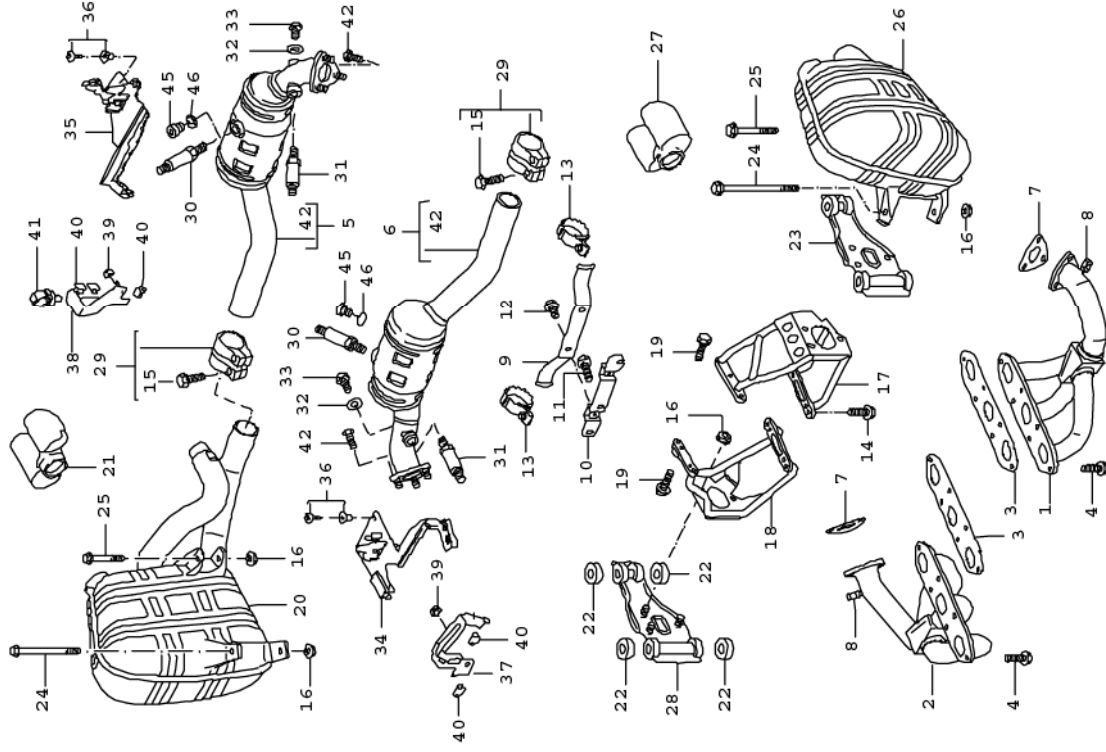

Model	Year	MG	SG	Illustration	Restrictions	Update	7:20	28.08.2006	PORSCHÉ	PET	PORSCHÉ
997	07	2	02	202-01		203					

Pos	Part Number	Name	Remarks	Qty	Model
1	997 111 101 02	exhaust system		1	M97.01
2	997 111 102 02	exhaust manifold cyl. 1 - 3		1	
3	996 111 107 55	exhaust manifold cyl. 4 - 6		2	
4	999 075 074 00	gasket exhaust manifold		12	
5	997 113 033 02	hexagon-head bolt M 8 X 26	-05	1	
(5)	997 113 035 00	catalytic converter cyl. 1 - 3	06-	1	
6	997 113 034 02	catalytic converter cyl. 1 - 3	-05	1	
(6)	997 113 036 00	catalytic converter cyl. 4 - 6	06-	1	
7	997 111 113 00	gasket		2	
8	999 084 046 02	lock nut M 8		6	
9	996 113 123 55	support	-05	1	
10	996 113 223 50	bracket		1	
11	900 385 019 04	torx screw M 6 X 20		1	
12	900 378 123 09	hexagon-head bolt M 8 X 12		2	
13	997 111 230 01	clip	-05	2	
14	900 385 098 09	screw M 8 X 30 lower		4	
15	900 378 055 09	hexagon-head bolt M 8 X 40		4	
16	900 380 005 09	hexagon nut M 8		10	
17	996 111 127 60	support		1	
18	996 111 128 57	support		1